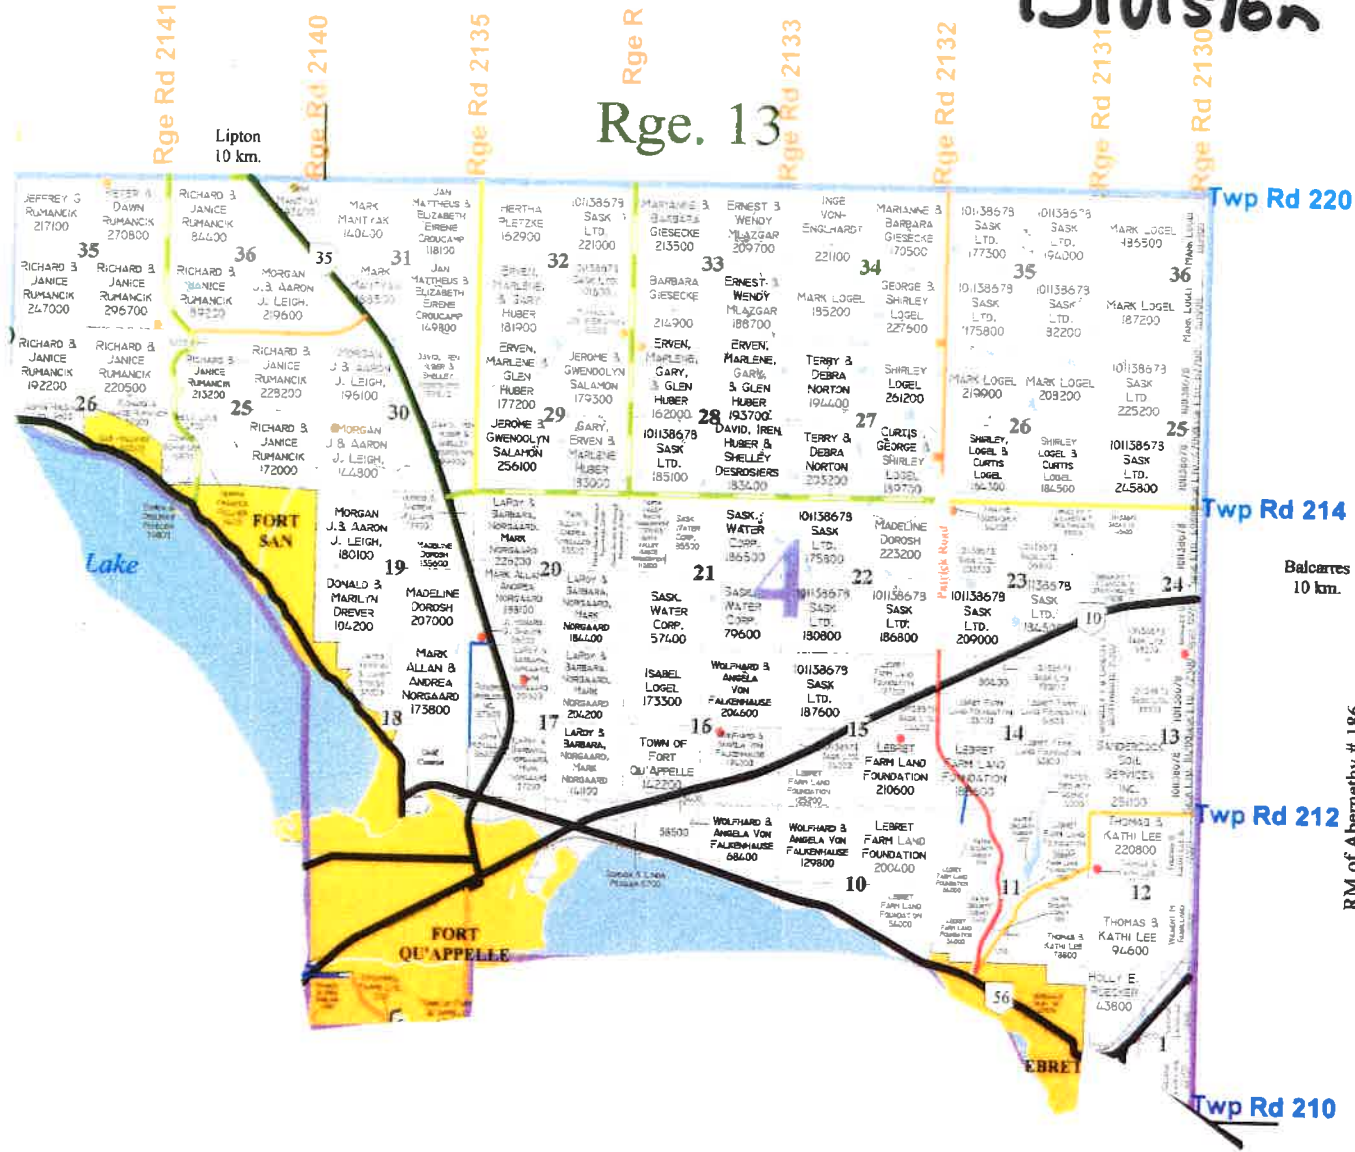

Division 4

Rge. 13

Twp. 21

RM of Abernethy # 186