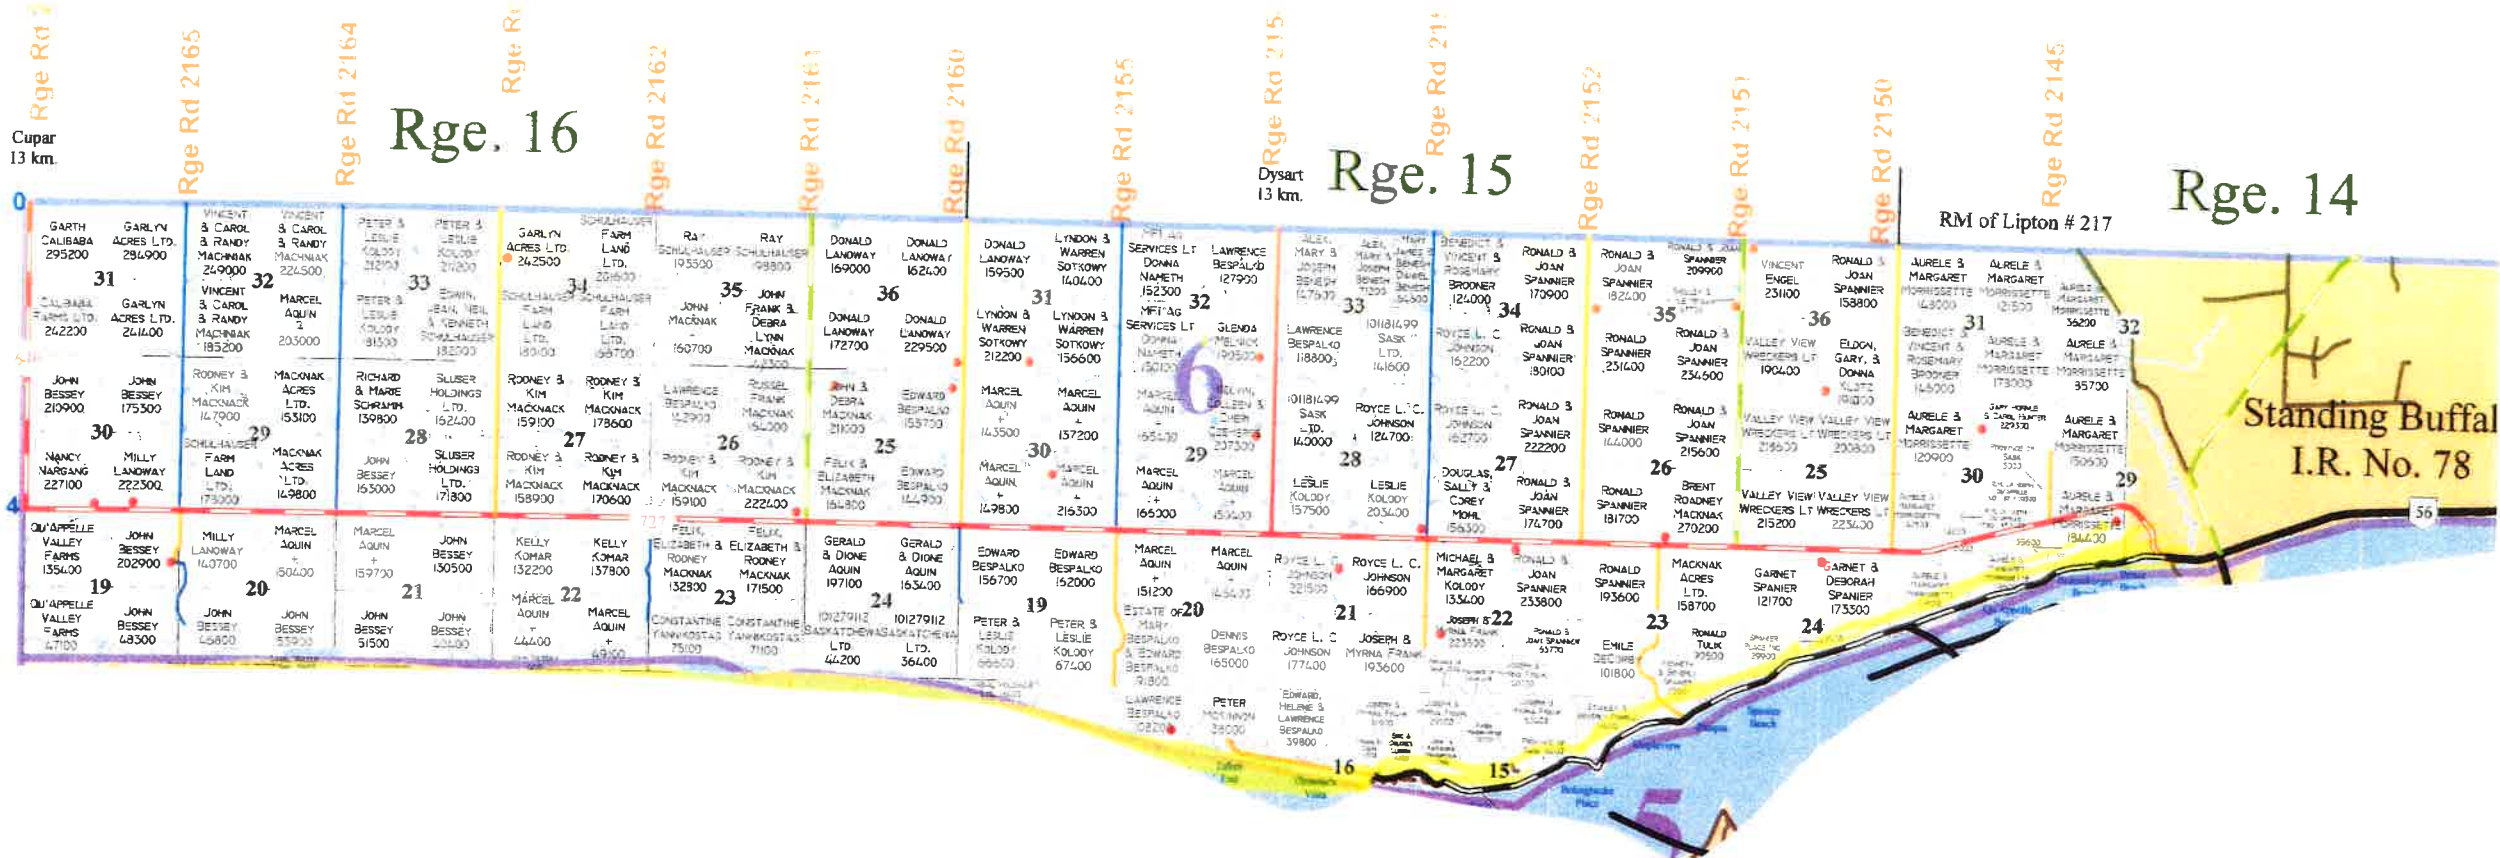

# Division 6

Rge. 16

Rge. 15

Rge. 14

RM of Lipton # 217

Standing Buffalo  
I.R. No. 78

Cupar  
13 km.

Dysart  
13 km.